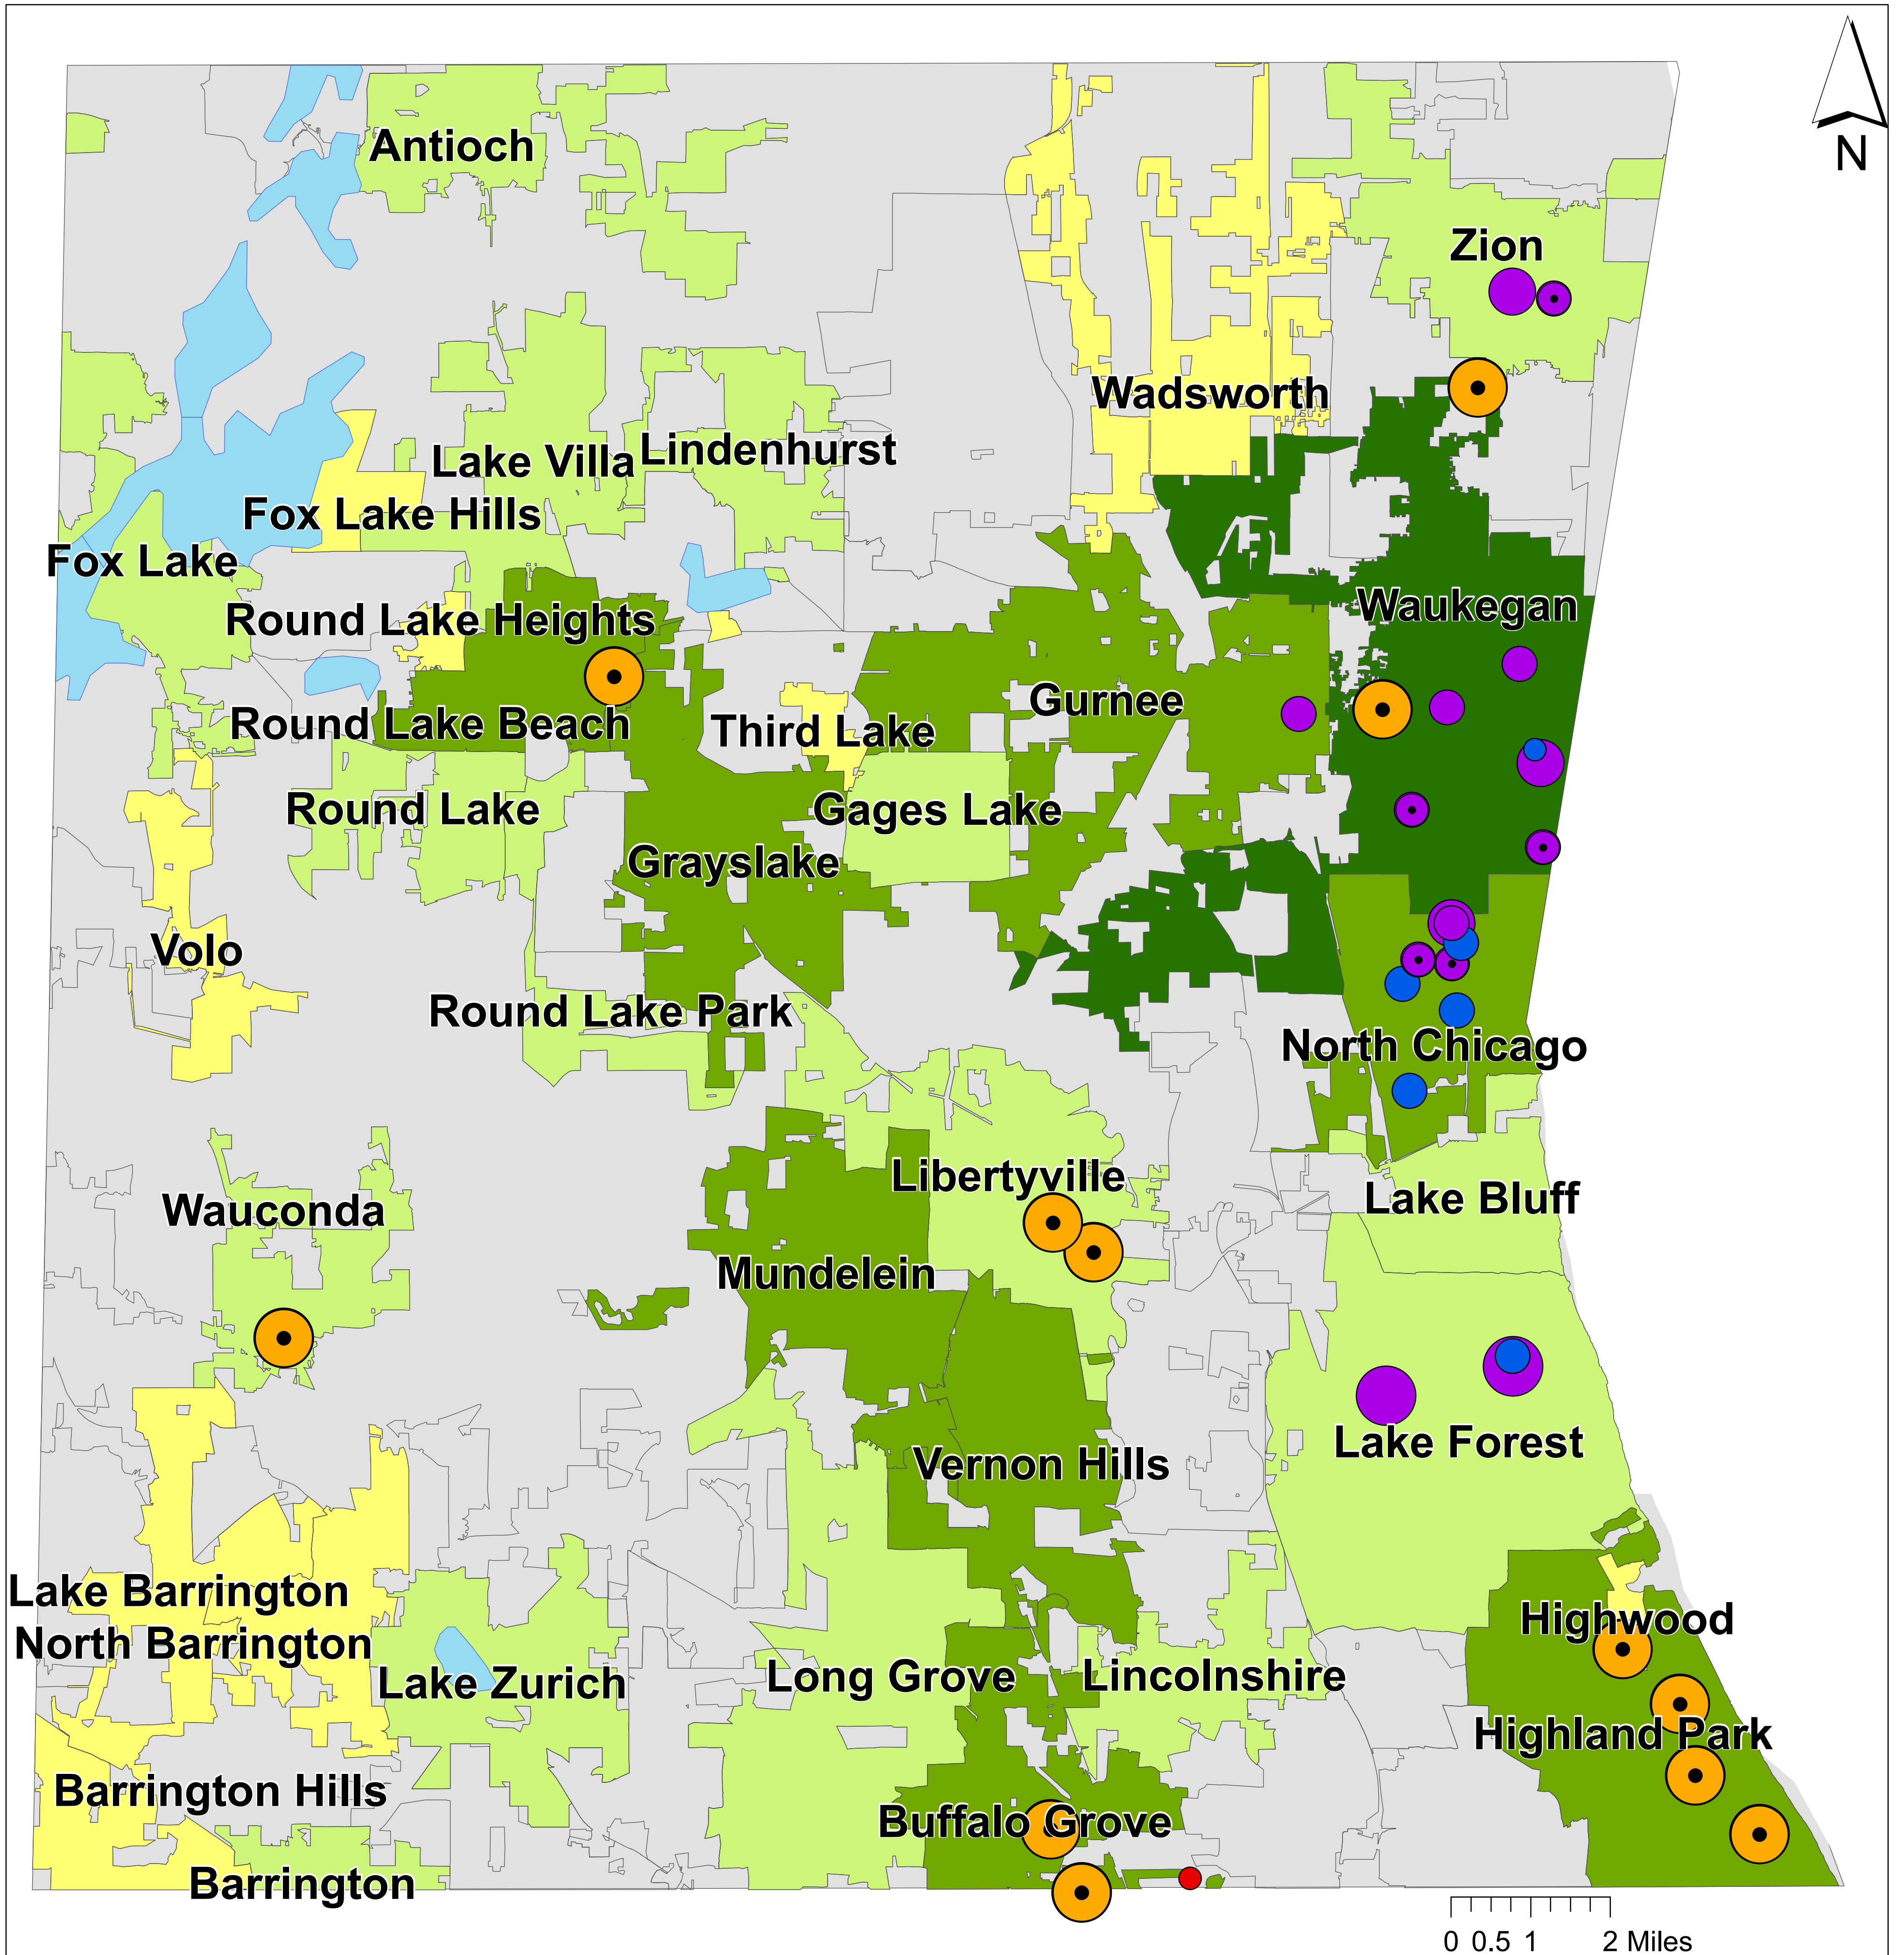

# After School Educational Programs Against School-Age Children

**Population Age 5-17**

**Service Type**

**Capacity**

\*Includes computer education programs, study groups, after school care, and unspecified after-school activities.

Total Estimated Population Ages 5-17 in Lake County (2009):  
149,878 (20.4% of Total Population)

Program Capacity for Reported After School Educational Programs: 14,045 clients

Prepared by